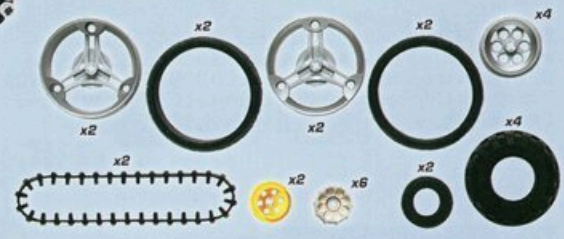

E. #5219 Wheel Pack Ages 7+. 28 pieces. \$29.99

Cool Sticker sheet!

I. #5220 Styling Pack
Ages 7+. 222 pieces. \$11.99

Call to Order: 1-800-453-4652 Shop Online: www.LEGO.com

System 2.0!

Complete Set Includes: